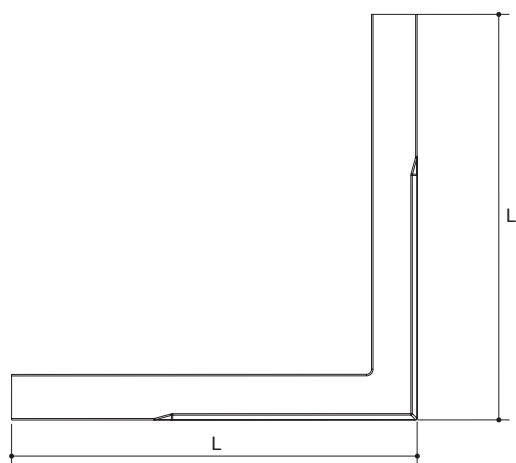

K-37069T-0/K-37070T-0/K-37071T-0/K-37072T-0
K-37069T-LN/K-37070T-LN/K-37071T-LN/K-37072T-LN
产品规格:

型号	尺寸	材料	颜色
K-37069T-0	900 × 900 × 60 mm	优质人造石	白色
K-37070T-0	1000 × 1000 × 60 mm		
K-37071T-0	1200 × 1200 × 60 mm		
K-37072T-0	1400 × 1400 × 60 mm		
K-37069T-LN	900 × 900 × 60 mm	优质人造石	灰色
K-37070T-LN	1000 × 1000 × 60 mm		
K-37071T-LN	1200 × 1200 × 60 mm		
K-37072T-LN	1400 × 1400 × 60 mm		

产品尺寸图: (单位:毫米)

SKU	Description 描述	Length 长度 "L"
K-37069T	Contemporary Water Divider, Square, 900 x 900 简约风格挡水条, 方型	900
K-37070T	Contemporary Water Divider, Square, 1000 x 1000 简约风格挡水条, 方型	1000
K-37071T	Contemporary Water Divider, Square, 1200 x 1200 简约风格挡水条, 方型	1200
K-37072T	Contemporary Water Divider, Square, 1400 x 1400 简约风格挡水条, 方型	1400