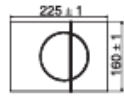

K-20341T-PNE

K-75890T-PNE

K-75891T-PNE

K-23055T-PNE

K-24149T/K-24151T

Kohler reserves the right to change marked dimensions without prior notice.
科勒公司保留随时变更图中标示尺寸的权利, 无需另行通知。