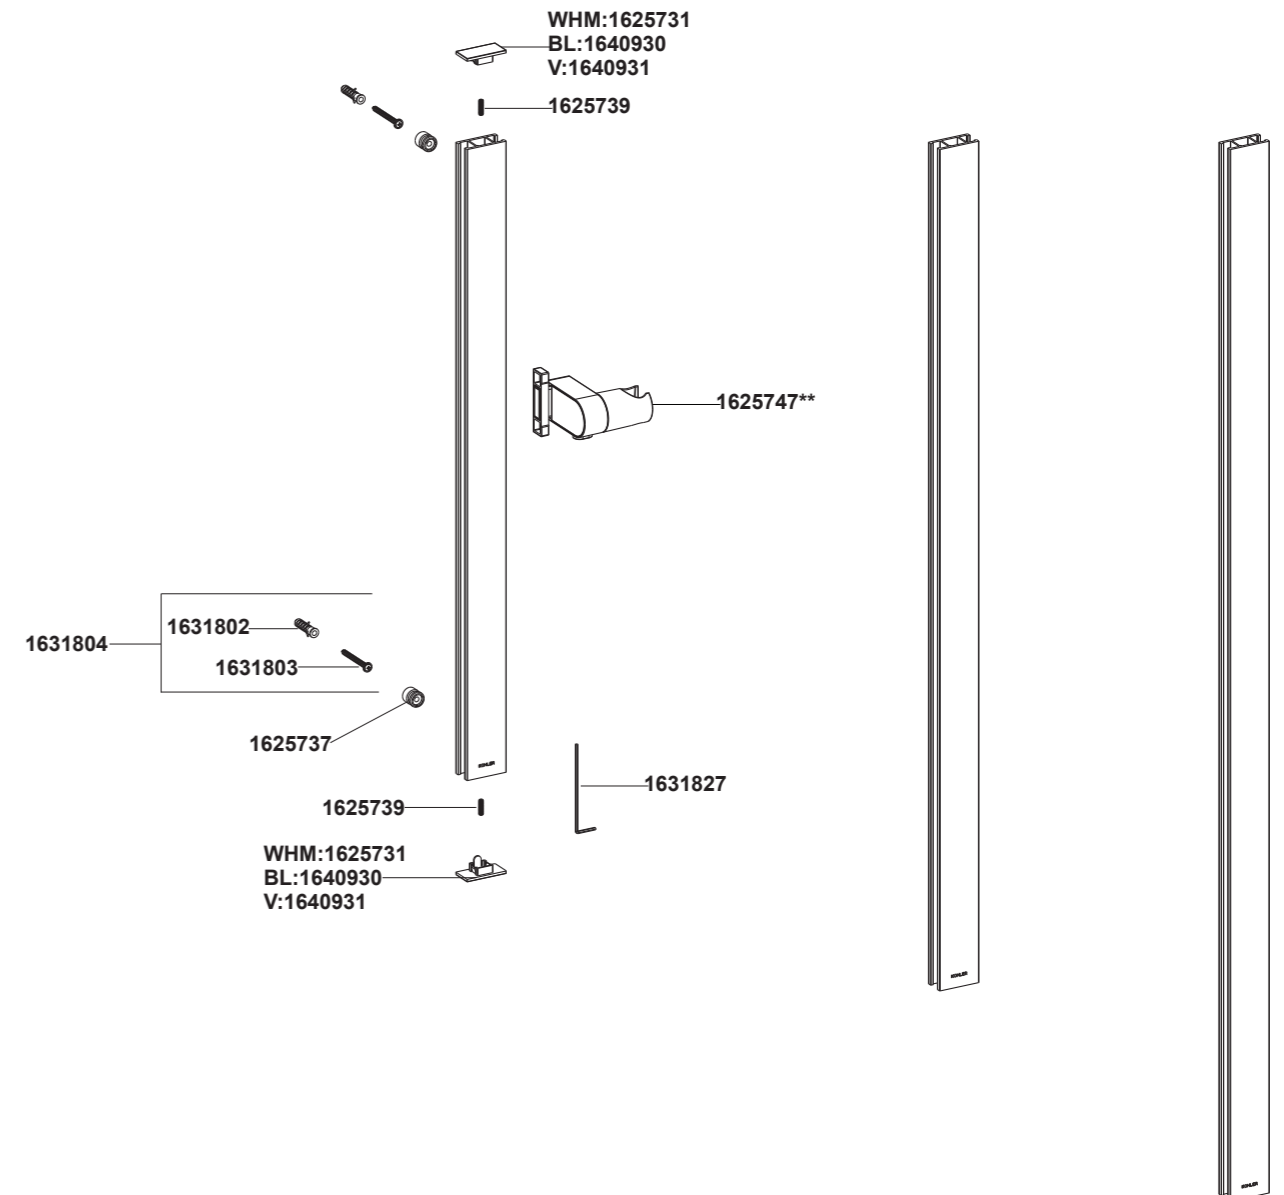

KOHLER®

SERVICE PARTS

零件图

随心雨

RAIN DUET

Slide Bar

- 38648T 60cm滑动花洒支架
- 38649T 80cm滑动花洒支架
- 38650T 100cm滑动花洒支架

**订购时请说明颜色编号

**Color code must be specified when ordering