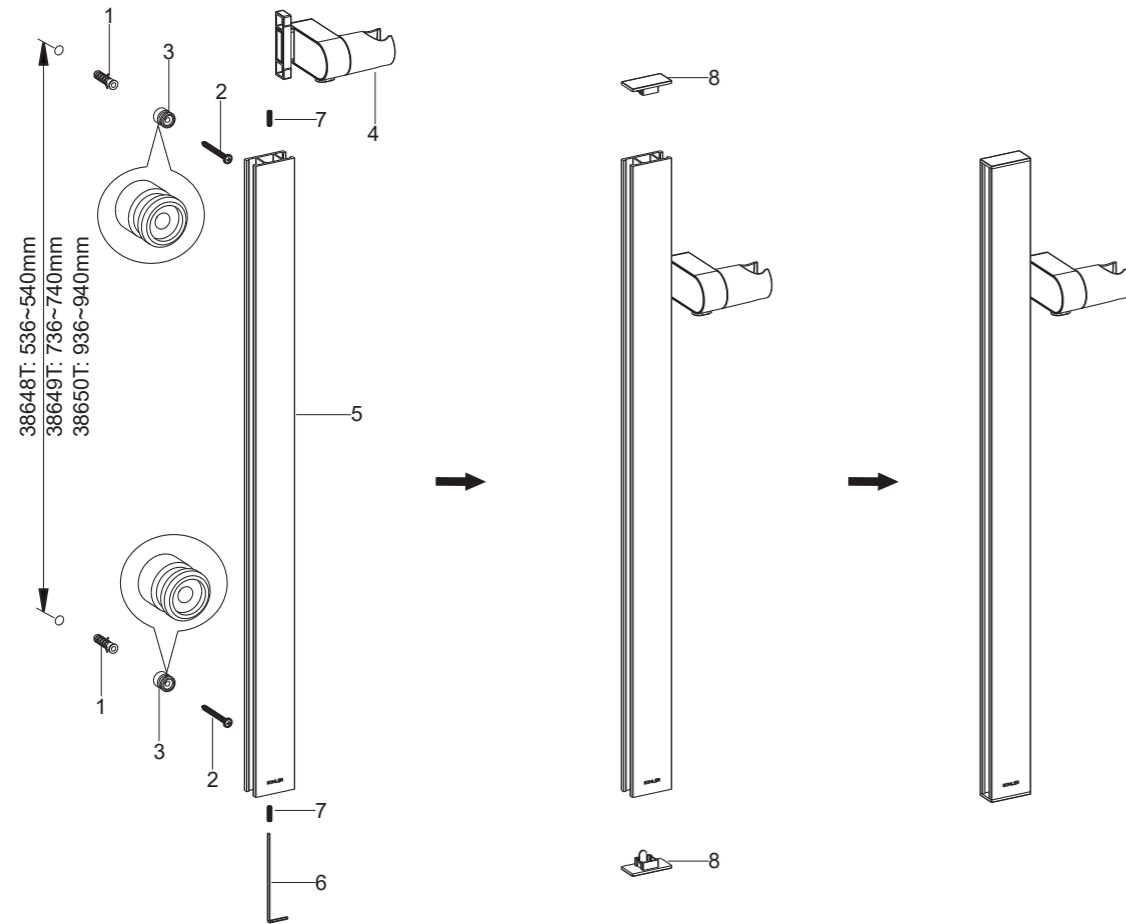

安装步骤

INSTALLATION

根据安装尺寸和胀塞(1)直径在墙面上适当的高度打两个孔，两孔之间距离如图所示。将胀塞分别塞入孔中。

用螺钉(2)锁紧底座(3)。底座安装方向如图所示。

将花洒托架(4)按住按钮从滑杆(5)顶部或底部装入右侧槽。花洒支架高度根据用户需求调整。

将滑杆挂在底座上，用六角扳手(6)锁紧螺钉(7)以固定滑杆。

将盖(8)扣到滑杆上。

Select a suitable location to drill two holes on the finished wall according to the rough-in dimensions and diameter of the anchors(1), their distance is as shown in the figure. Press the anchors into the holes.

Tighten the bases(3) with the screws(2). The installation direction of the base is shown in the figure.

Press and hole the button on the shower bracket(4) and slide it into the right slot from the top or bottom of the slide bar(5). The height of the bracket is adjusted according to user needs.

Install the slide bar to the bases. Tighten the screws(7) with hex wrench(6) in order to secure the slide bar.

Press the caps(8) into each end of the slide bar.

清洗说明

CLEANING INSTRUCTIONS

适用于所有加工处理过的表面：以中性肥皂水清洗镀层表面，再以干净软布彻底擦干整个表面，许多清洁剂，比如氨水、去污粉及洁厕灵等，会对电镀表面造成伤害，切忌使用。

有磨损性的清洁用具或清洁剂也不可适用于科勒牌的水龙头及其配件上。

All Finishes: Clean the finish with mild soap and warm water. Wipe entire surface completely dry with clean soft cloth. Many cleaners may contain chemicals, such as ammonia, chlorine, toilet cleaner etc. which could adversely affect the finish and are not recommended for cleaning.

Do not use abrasive cleaners or solvents on Kohler faucets and fittings.