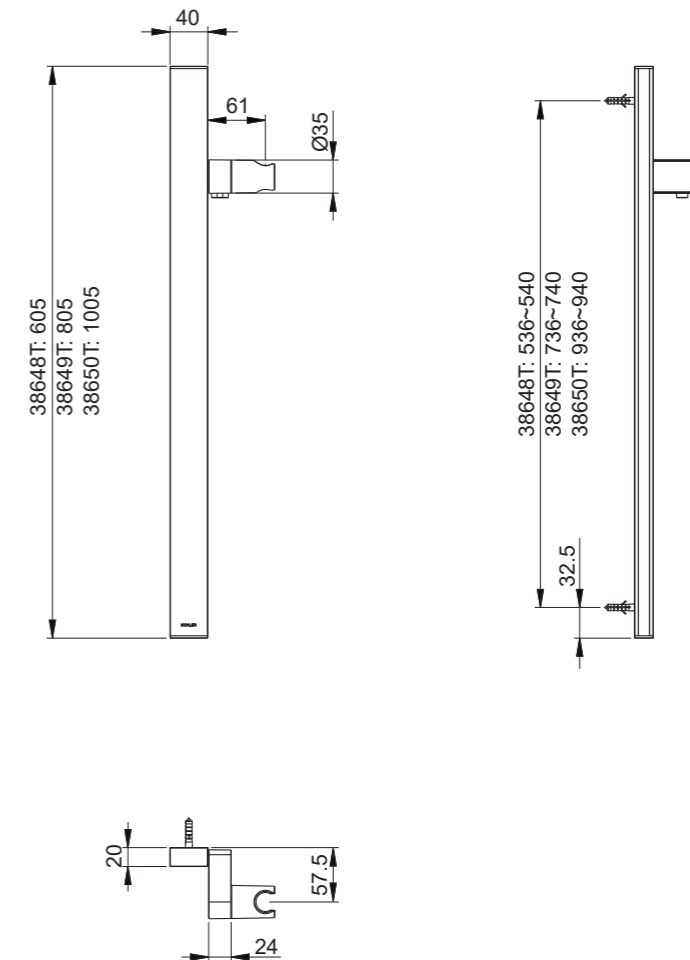

### 安装尺寸

### ROUGH-IN DIMENSIONS

Tighten the bases(3) with the screws(2). The installation direction of the base is shown in the figure.

Press and hole the button on the shower bracket(4) and slide it into the right slot from the top or bottom of the slide bar(5). The height of the bracket is adjusted according to user needs.