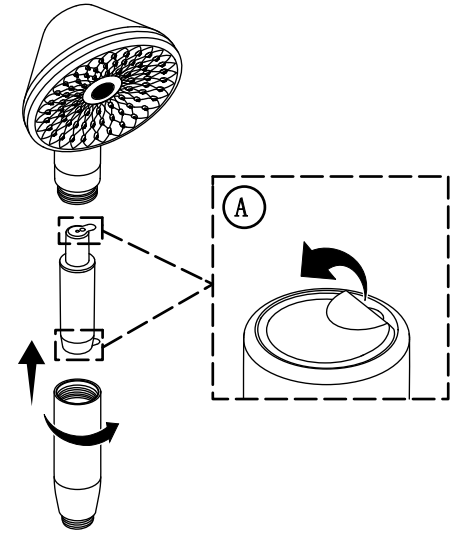

1A. 安装软管之前，先打开供水管，冲洗管道中的杂质（本品不包含软管）。

2A. 先撕掉滤芯顶部和底部的保护贴膜，安装滤芯。定期更换滤芯。

3A. 如有需要，安装花洒限流器。

5A. 打开供水管，按压或摩擦花洒出水嘴，去除杂质或水垢。

6A. 定期冲洗滤网垫圈，去除杂质。

7A. 雨淋式（含 WaterMind 仿生取水技术）

7B. 微气泡水

需要帮助？ 请联系我们的客户服务中心。

Follow all local plumbing and building codes.

The water efficiency label applied to the shower indicates that the water efficiency grade and other performance of the product meet the requirements

1

2

3

4

of GB 28378-2019 "Minimum Allowable Values of Water Efficiency and Water Efficiency Grades for Showers," which is a marking of product conformity.