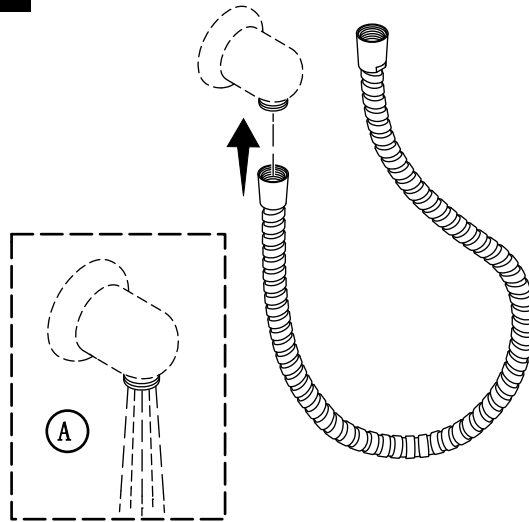

1A. 安装软管之前，先打开供水管，冲洗管道中的杂质（本品不包含软管）。

2A. 先撕掉滤芯顶部和底部的保护贴膜，安装滤芯。定期更换滤芯。

3A. 如有需要，安装花洒限流器。

5A. 打开供水管，按压或摩擦花洒出水嘴，去除杂质或水垢。

6A. 定期冲洗滤网垫圈，去除杂质。

7A. 雨淋式（含 WaterMind 仿生取水技术）

7B. 微气泡水

需要帮助？ 请联系我们的客户服务中心。

Follow all local plumbing and building codes.

The water efficiency label applied to the shower indicates that the water efficiency grade and other performance of the product meet the requirements

1

2

3

4

of GB 28378-2019 "Minimum Allowable Values of Water Efficiency and Water Efficiency Grades for Showers," which is a marking of product conformity.

1A. Flush debris before installing the hose (not provided).

2A. Remove the protective film from each side of the filter before installing the filter. Periodically replace the filter.

3A. If required, install the flow restrictor.