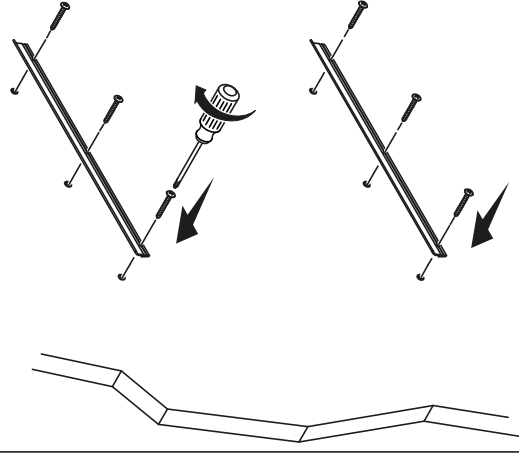

Follow all local plumbing and building codes. This product complies with GB 24977-2010. Your product may appear different than the one illustrated. The installation procedure is the same.

1A. 6 mm Drill Bit

2A. 3" (76 mm) required clearance.

3A. Verify the top and bottom mounting bar hole to hole distance measurement. Mark the mounting bar holes.

K-31364T: A = 23-1/4" (590 mm)

K-31366T: A = 15-13/16" (402 mm)

K-31370T: A = 19-11/16" (500 mm)

K-31371T: A = 22-7/8" (580 mm)

4A. Drill 6 mm holes.

5A. Install the anchors.

6A. Secure the mounting bars to the wall with the provided screws.

7A. Install the mirror by placing the mirror hangers over the wall mounting bars. Verify that the mirror hangers are secured on the wall mounting bars.

Need help? Contact our Customer Care Center.

- Thailand: callcenterthailand@kohler.com, +(66) 2700-9299
- Australia: 1800 KOHLER (1800-564-537)
- New Zealand: 0800-564-537
- Mainland China: +(86) 800-820-2628, +(86) 400-820-2628
- Hong Kong (China), Macau (China), Taiwan (China): +(852) 3125-7728
- Brunei, Guam, Indonesia, Japan, Malaysia, Mongolia, Philippines, Singapore, South Korea, Vietnam: +(86) 21-2606-2572

This product is covered under the **Three-Year Limited Warranty for KOHLER® Plumbing Products**, found in the packed Compliance Certification.

5

6

7