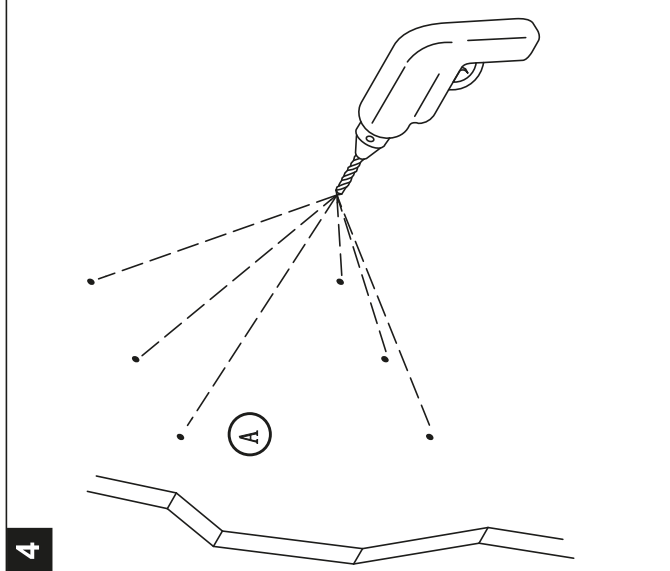

1534025-12

记录您的型号:

Record your model number: _____

遵守所有当地管路安装及建筑条例。

本产品符合 GB 24977-2010。

您的产品可能与图示不同。安装步骤相同。

1A. 6 mm 钻头

2A. 需要 3" (76 mm) 间隙。

3A. 验证顶部和底部安装杆上孔到孔之间的距离测量值。标记安装杆孔位。

K-31364T: A = 23-1/4" (590 mm)

K-31366T: A = 15-13/16" (402 mm)

K-31370T: A = 19-11/16" (500 mm)

K-31371T: A = 22-7/8" (580 mm)

4A. 钻头直径 6 mm 的孔。

5A. 安装墙锚。

6A. 使用配件包内的螺丝将安装杆固定在墙壁上。

7A. 将镜子挂架放置在墙壁安装杆上安装镜子。确认镜子挂架固定在墙壁安装杆上。

如需帮助, 请联系我们的客户服务中心。

- 泰国: callcenterthailand@kohler.com, +(66) 2700-9299
- 澳大利亚: 1800 KOHLER (1800-564-537)
- 新西兰: 0800-564-537
- 中国大陆: +(86) 800-820-2628, +(86) 400-820-2628
- 中国香港、中国澳门、中国台湾: +(852) 3125-7728
- 文莱、关岛、印度尼西亚、日本、马来西亚、蒙古、菲律宾、新加坡、韩国、越南: +(86) 21-2606-2572

本产品支持**科勒®水暖产品三年有限质保**, 详见包装所附的《合格证》。

2

1

4

3