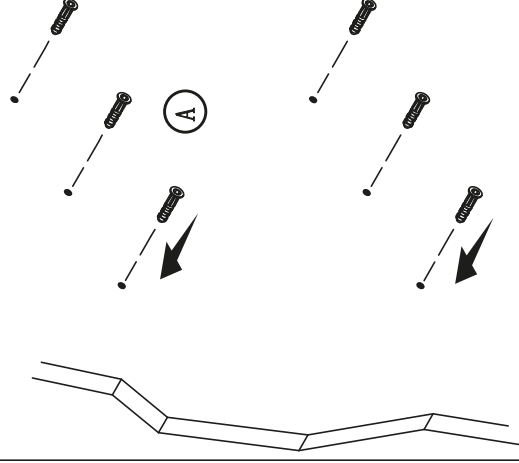

Follow all local plumbing and building codes. This product complies with GB 24977-2010. Your product may appear different than the one illustrated. The installation procedure is the same.

1A. 6 mm Drill Bit

2A. 3" (76 mm) required clearance.

3A. Verify the top and bottom mounting bar hole to hole distance measurement. Mark the mounting bar holes.

K-31364T: A = 23-1/4" (590 mm)

K-31366T: A = 15-13/16" (402 mm)

K-31370T: A = 19-11/16" (500 mm)

K-31371T: A = 22-7/8" (580 mm)

4A. Drill 6 mm holes.

5A. Install the anchors.

6A. Secure the mounting bars to the wall with the provided screws.

7A. Install the mirror by placing the mirror hangers over the wall mounting bars. Verify that the mirror hangers are secured on the wall mounting bars.

Need help? Contact our Customer Care Center.

- Thailand: callcenterthailand@kohler.com, +(66) 2700-9299
- Australia: 1800 KOHLER (1800-564-537)
- New Zealand: 0800-564-537
- Mainland China: +(86) 800-820-2628, +(86) 400-820-2628
- Hong Kong (China), Macau (China), Taiwan (China): +(852) 3125-7728
- Brunei, Guam, Indonesia, Japan, Malaysia, Mongolia, Philippines, Singapore, South Korea, Vietnam: +(86) 21-2606-2572

This product is covered under the **Three-Year Limited Warranty for KOHLER® Plumbing Products**, found in the packed Compliance Certification.

5