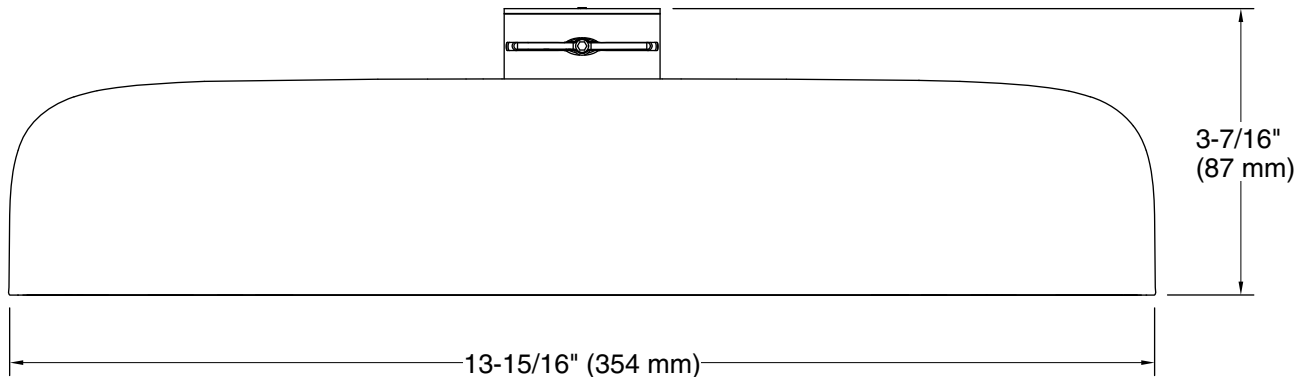

Features

- Dual-function oblong rainhead features Full Coverage with Katalyst technology, a drenching spray experience ideal for rinsing shampoo from hair.
- Deep Massage streams twist and swirl, targeting sore muscles to ease away aches and pains.
- MasterClean™ sprayface features an easy-to-clean surface that withstands mineral buildup.
- Optimized sprayface for maximum performance.
- 2.5 gpm (9.5 lpm) maximum flow rate at 80 psi (5.5 bar).
- Requires two-function rainhead arm and flange (sold separately).

Codes/Standards

None Applicable

See website for detailed warranty information.

Technical Information

All product dimensions are nominal.

Showerhead/Body Spray:

Rated maximum flow: 2.5 gal/min (9.5 l/min)

Pressure: 80 psi (5.5 bar)