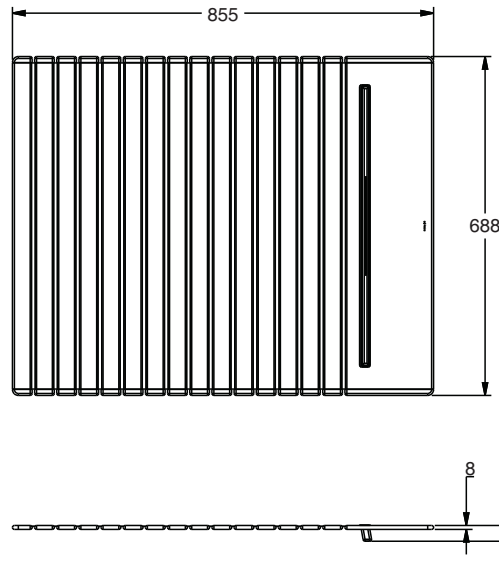

ROUGHING-IN

尺寸图

Reference Value
参考值

Unit:mm
单位:毫米

科勒公司保留随时变更图中标示尺寸的权利, 无需另行通知。
Kohler reserves the right to change marked dimensions without prior notice.

INSTALLATION

安装

Open the package, and then check whether there is any product damage. Put the bath cover on the bath and it is ready for use.

打开包装, 检查产品无损坏后将保温盖放在浴缸上即可使用。

SHANGHAI KOHLER LTD., NO.368, MIN LE ROAD,
FENG XIAN DISTRICT, SHANGHAI, CHINA POST CODE: 201419
上海科勒有限公司 上海市奉贤区民乐路368号 邮编: 201419

IMPORTANT INFORMATION

1. The bath cover is only for flexispace 850mm bath.
2. 5kg is the maximum load for the bath cover .