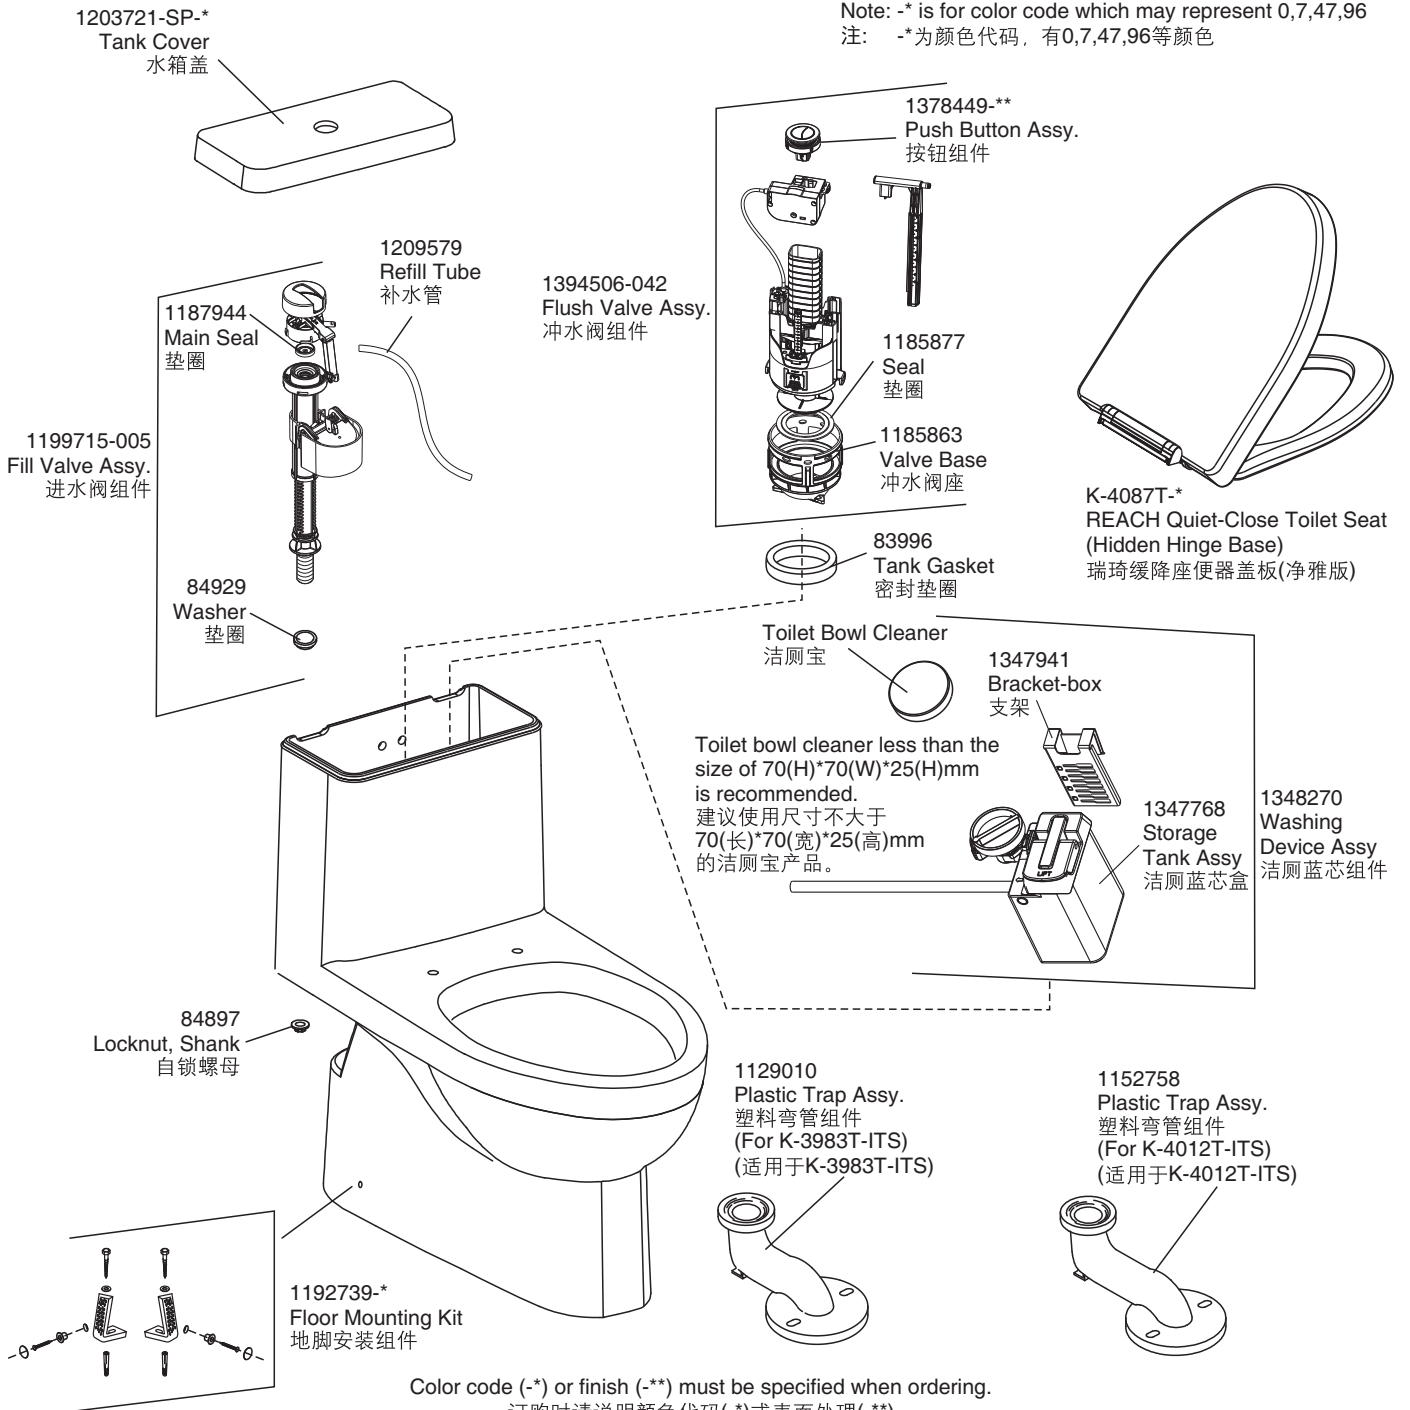

One-Piece Toilet 连体座便器	K-3983T-ITS-*	K-4012T-ITS-*
Spec 规格	305mm	400mm
Includes Toilet Seat 含座便器盖板	K-4087T-*	K-4087T-*

Note: -* is for color code which may represent 0,7,47,96
注: -*为颜色代码, 有0,7,47,96等颜色

Color code (-*) or finish (-**) must be specified when ordering.

订购时请说明颜色代码(-*)或表面处理(-**)

Please refer to service parts page packed with seat for detailed seat service parts.

盖板的维修零件请详见盖板的维修零件图。