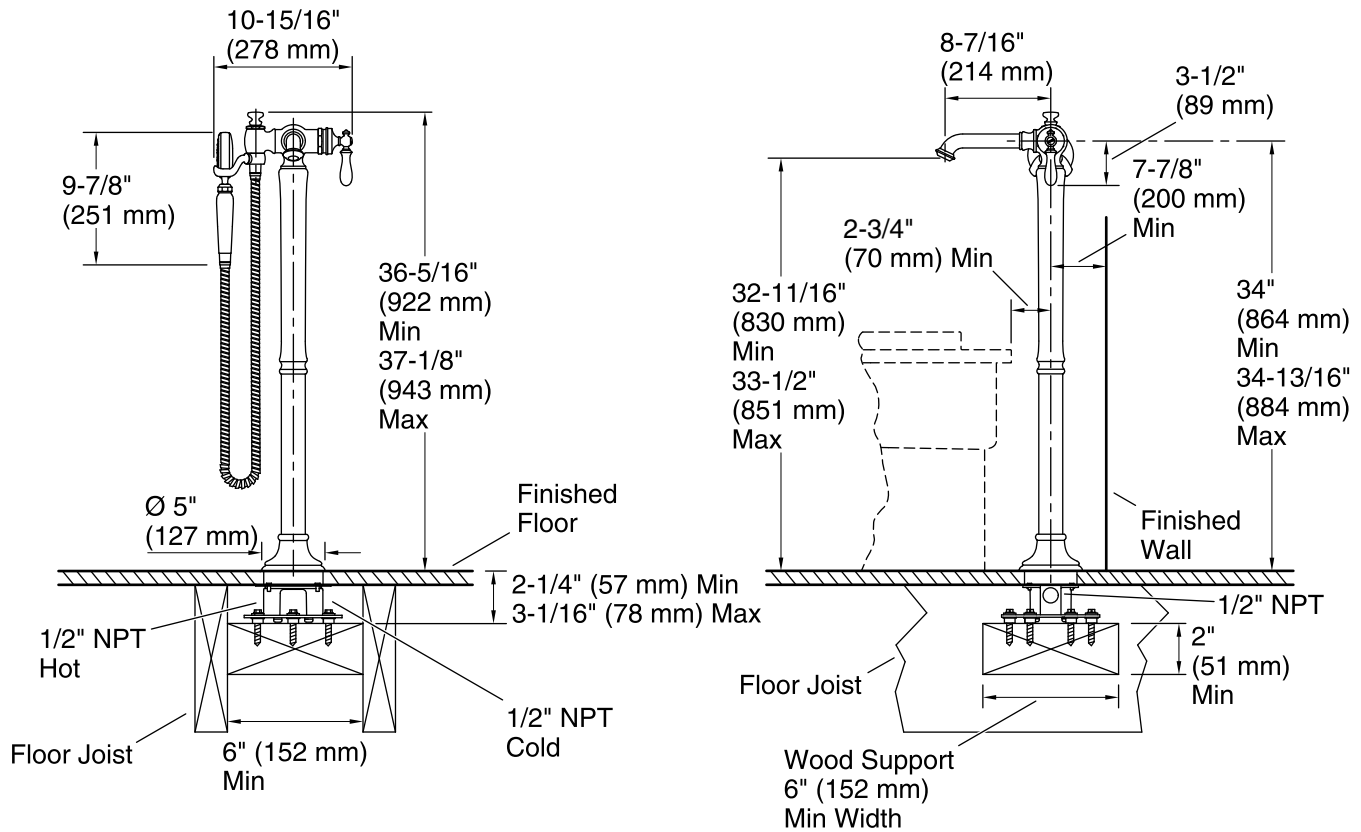

Features

- Single lever handle allows for both on/off activation and temperature setting.
- KOHLER ceramic disc valves exceed industry longevity standards for a lifetime of durable performance.
- Includes Artifacts® handshower and a 60" hose.
- 8 gpm maximum flow rate (30 l/min) @ 60 psi.
- Coordinates with Artifacts® faucets, accessories and showering components to complete your bathroom.

Material

- Premium Metal Construction.
- KOHLER finishes resist corrosion and tarnishing.

Installation

- Floor-mount
- Compatibility with tub varies by application.

Required Accessories

K-97339 Multiproduct Mounting-block

Technical Information

All product dimensions are nominal.

Valve body: Composite

Spout:

Spout reach: 8-7/16" (214 mm)

Handle clearance: 3-1/2" (89 mm)

Faucet:

Flow rate: 8 gal/min (30.3 l/min)

Adequate floor support is required. The wood support must be a minimum of 2" (51 mm) thick by 6" (152 mm) wide. 2x6 lumber is NOT adequate for this application.

Concrete can be used as the floor support. Requires 3/16" masonry drill bit and six 1/4" x 1-3/4" concrete screws, not included.