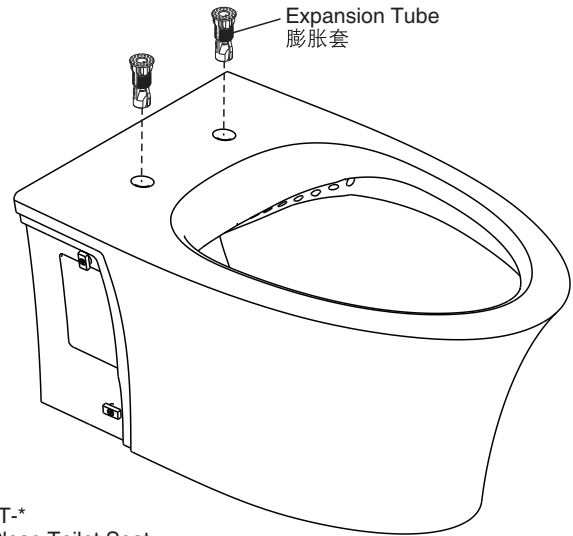

Note: 1. -* is for color code which may represent 0,7,47,96

注: -*为颜色代码, 有0,7,47,96等颜色

2. Refer to service parts page of in-wall tank for detailed service parts.

隐藏水箱的售后服务配件请参考隐藏水箱的维修零件图

1622535
Panel Assembly
左右侧板组件

1315296
Expansion Tube
膨胀套

K-4141T-*
Quiet-Close Toilet Seat
现代加长型缓降
坐便器盖板(净雅版)

Color code (-*) or finish (-**) must be specified when ordering.

订购时请说明颜色代码(-*)或表面处理(-**)

Please refer to service parts page packed with seat for detailed seat service parts.