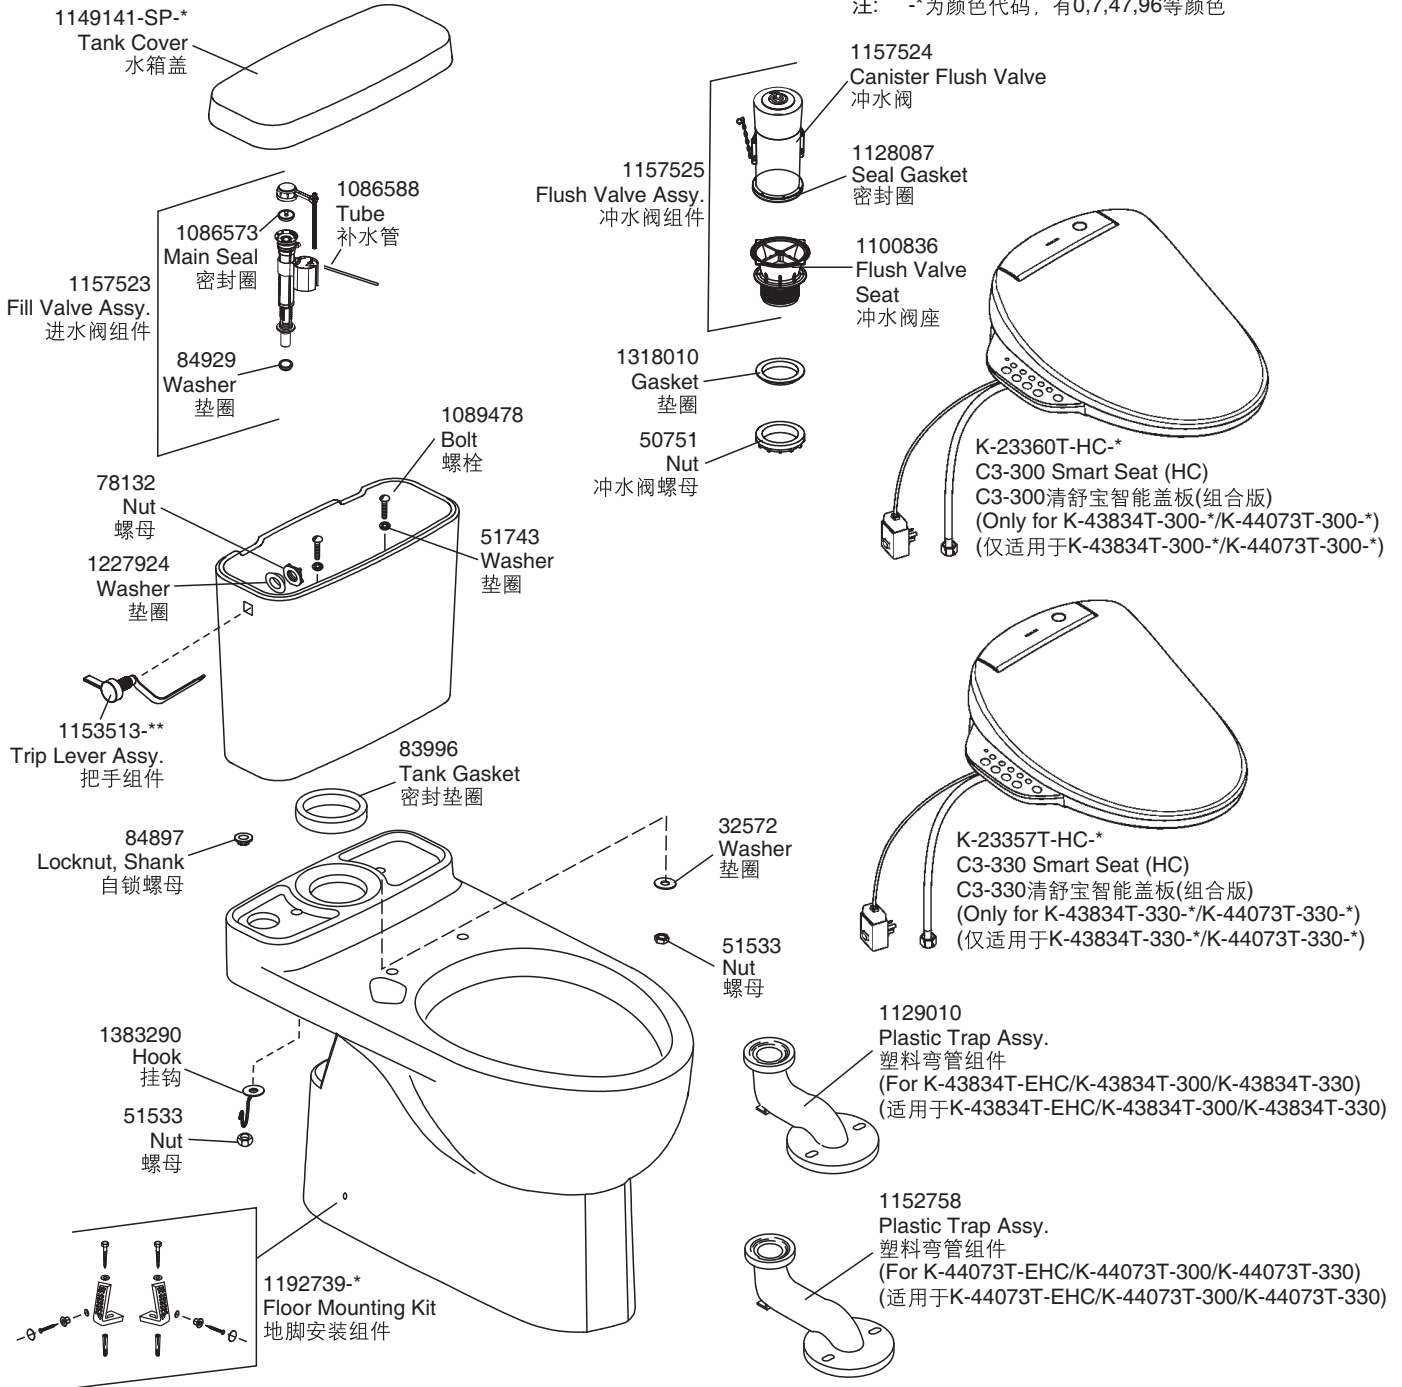

S-TRAP 305mm K-43834T-EHC/K-43834T-300/K-43834T-330
 S-TRAP 400mm K-44073T-EHC/K-44073T-300/K-44073T-330

Model 组合型号	K-43834T-EHC-*	K-44073T-EHC-*	K-43834T-300-*	K-44073T-300-*	K-43834T-330-*	K-44073T-330-*
Tank 水箱	K-24865T-HC3-*	K-24865T-HC4-*	K-24865T-3H300-*	K-24865T-4H300-*	K-24865T-3H330-*	K-24865T-4H330-*
Bowl 缸体	K-3836T-EMHC-*	K-4074T-EMHC-*	K-3836T-EMHC-*	K-4074T-EMHC-*	K-3836T-EMHC-*	K-4074T-EMHC-*
Seat 盖板	/	/	K-23360T-HC-*	K-23360T-HC-*	K-23357T-HC-*	K-23357T-HC-*

Note: -* is for color code which may represent 0,7,47,96
 注: -*为颜色代码, 有0,7,47,96等颜色

Color code (-*) or finish (-**) must be specified when ordering.

订购时请说明颜色代码(-*)或表面处理(-**)

Please refer to service parts page packed with seat for detailed seat service parts.