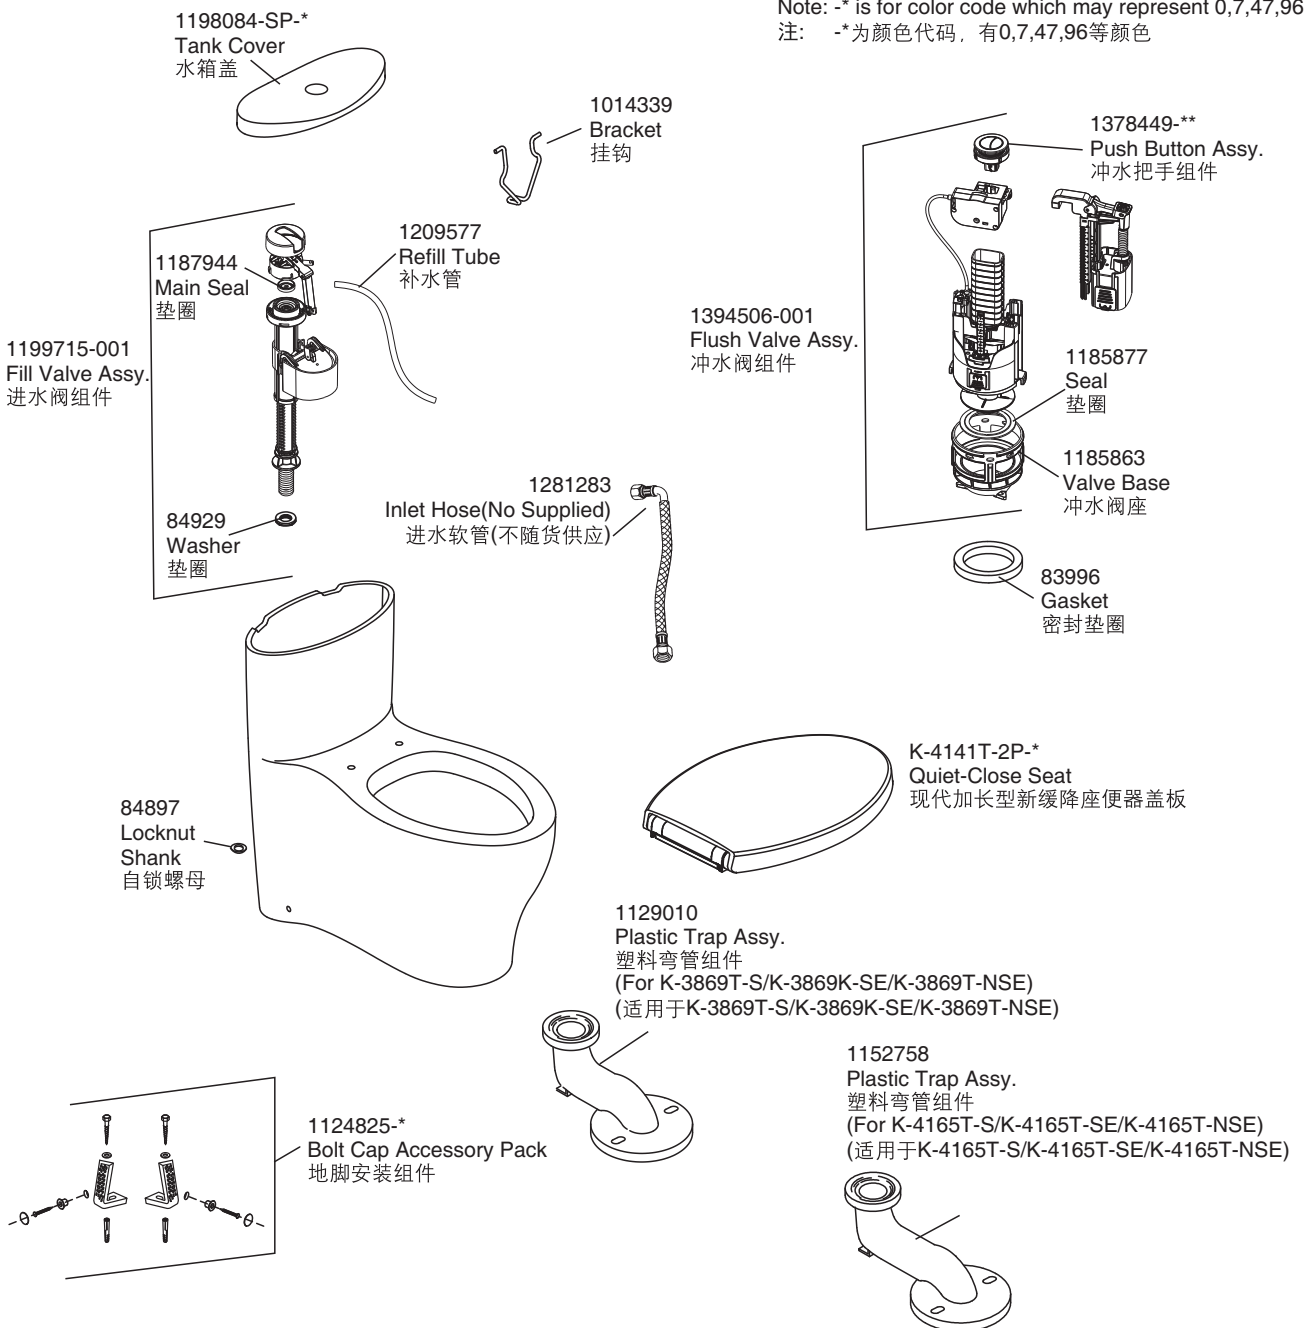

One-piece Toilet 连体座便器	K-3869T-S*	K-3869T-SE*	K-3869T-NSE*	K-4165T-S*	K-4165T-SE*	K-4165T-NSE*
Spec 规格	305mm	305mm	305mm	400mm	400mm	400mm
Includes Toilet Seat 含座便器盖板	K-4141T-2P*	K-4141T-2P*	/	K-4141T-2P*	K-4141T-2P*	/

Note: -* is for color code which may represent 0,7,47,96
注: -*为颜色代码, 有0,7,47,96等颜色

Color code (-*) or finish (-**) must be specified when ordering.

订购时请说明颜色代码(-*)或表面处理(-**)

Please refer to service parts page packed with seat for detailed seat service parts.
盖板的维修零件请详见盖板的维修零件图。