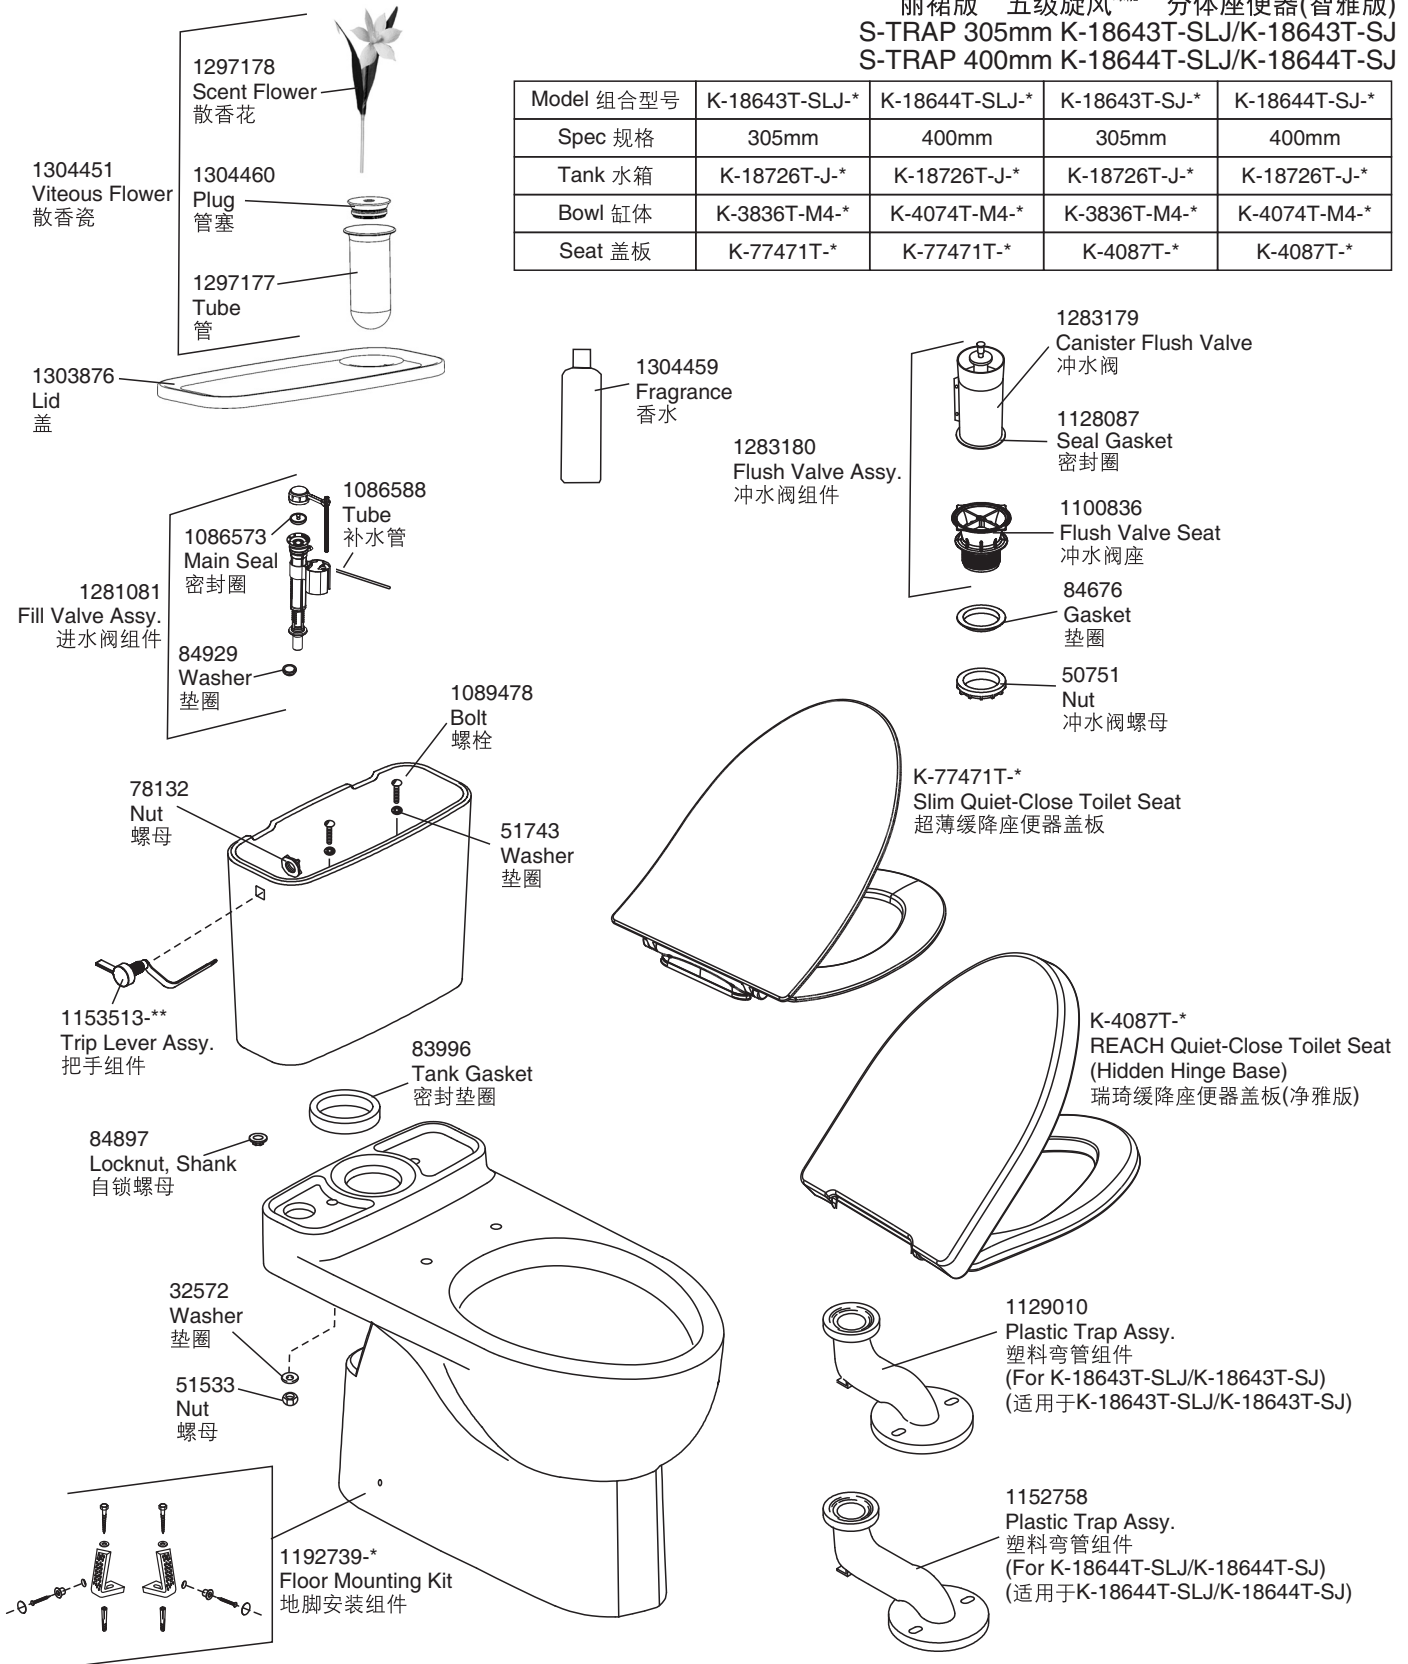

SKIRTED CLASS FIVE+ TWO-PIECE TOILET
(AROMATIC PORCELAIN)
丽裙版“五级旋风^{绿能}”分体座便器(智雅版)
S-TRAP 305mm K-18643T-SLJ/K-18643T-SJ
S-TRAP 400mm K-18644T-SLJ/K-18644T-SJ

Model 组合型号	K-18643T-SLJ-*	K-18644T-SLJ-*	K-18643T-SJ-*	K-18644T-SJ-*
Spec 规格	305mm	400mm	305mm	400mm
Tank 水箱	K-18726T-J-*	K-18726T-J-*	K-18726T-J-*	K-18726T-J-*
Bowl 缸体	K-3836T-M4-*	K-4074T-M4-*	K-3836T-M4-*	K-4074T-M4-*
Seat 盖板	K-77471T-*	K-77471T-*	K-4087T-*	K-4087T-*

Color code (-*) or finish (-**) must be specified when ordering.

订购时请说明颜色代码(-*)或表面处理(-**)

Please refer to service parts page packed with seat for detailed seat service parts.

盖板的维修零件请详见盖板的维修零件图。